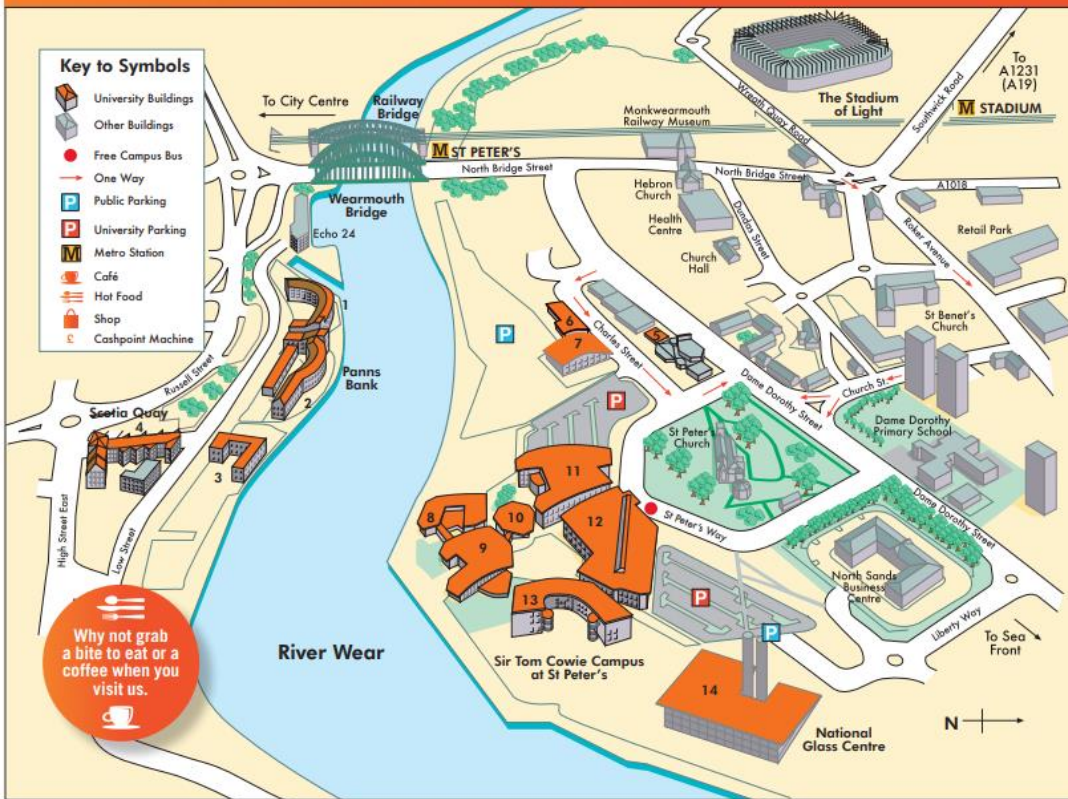

Students who are attending Sunderland University must sign out of Sixth Form at break time and make their own way to Sunderland University using public transport. The closest metro station is St Peters', which is around a 10-15minute walk from the campus. Please see the map below which outlines directions on how to get to the university campus from the metro station. Students will meet Miss Siedle at 12.15 in the café of the **Reg Vardy Building** (number 11 on the map) and will be also dismissed from this location to make their own way home at 16.00.

MAP OF THE SIR TOM COWIE CAMPUS AT ST PETER'S

KEY TO BUILDINGS

PANNS BANK

- Hart Court
- Douglas Court

SCOTIA QUAY

- Allan House
- Russell House

SIR TOM COWIE CAMPUS

- Wearbank House (inc. Interfaith Chaplaincy Centre)
- St Peter's Gate
- Wearside View
- St Peter's Library
- The Prospect Building
- Sir Tom Cowie Lecture Theatre
- Reg Vardy Centre (Café, Hot Food, Shop)
- The David Goldman Technology Centre
- David Puttnam Media Centre
- National Glass Centre